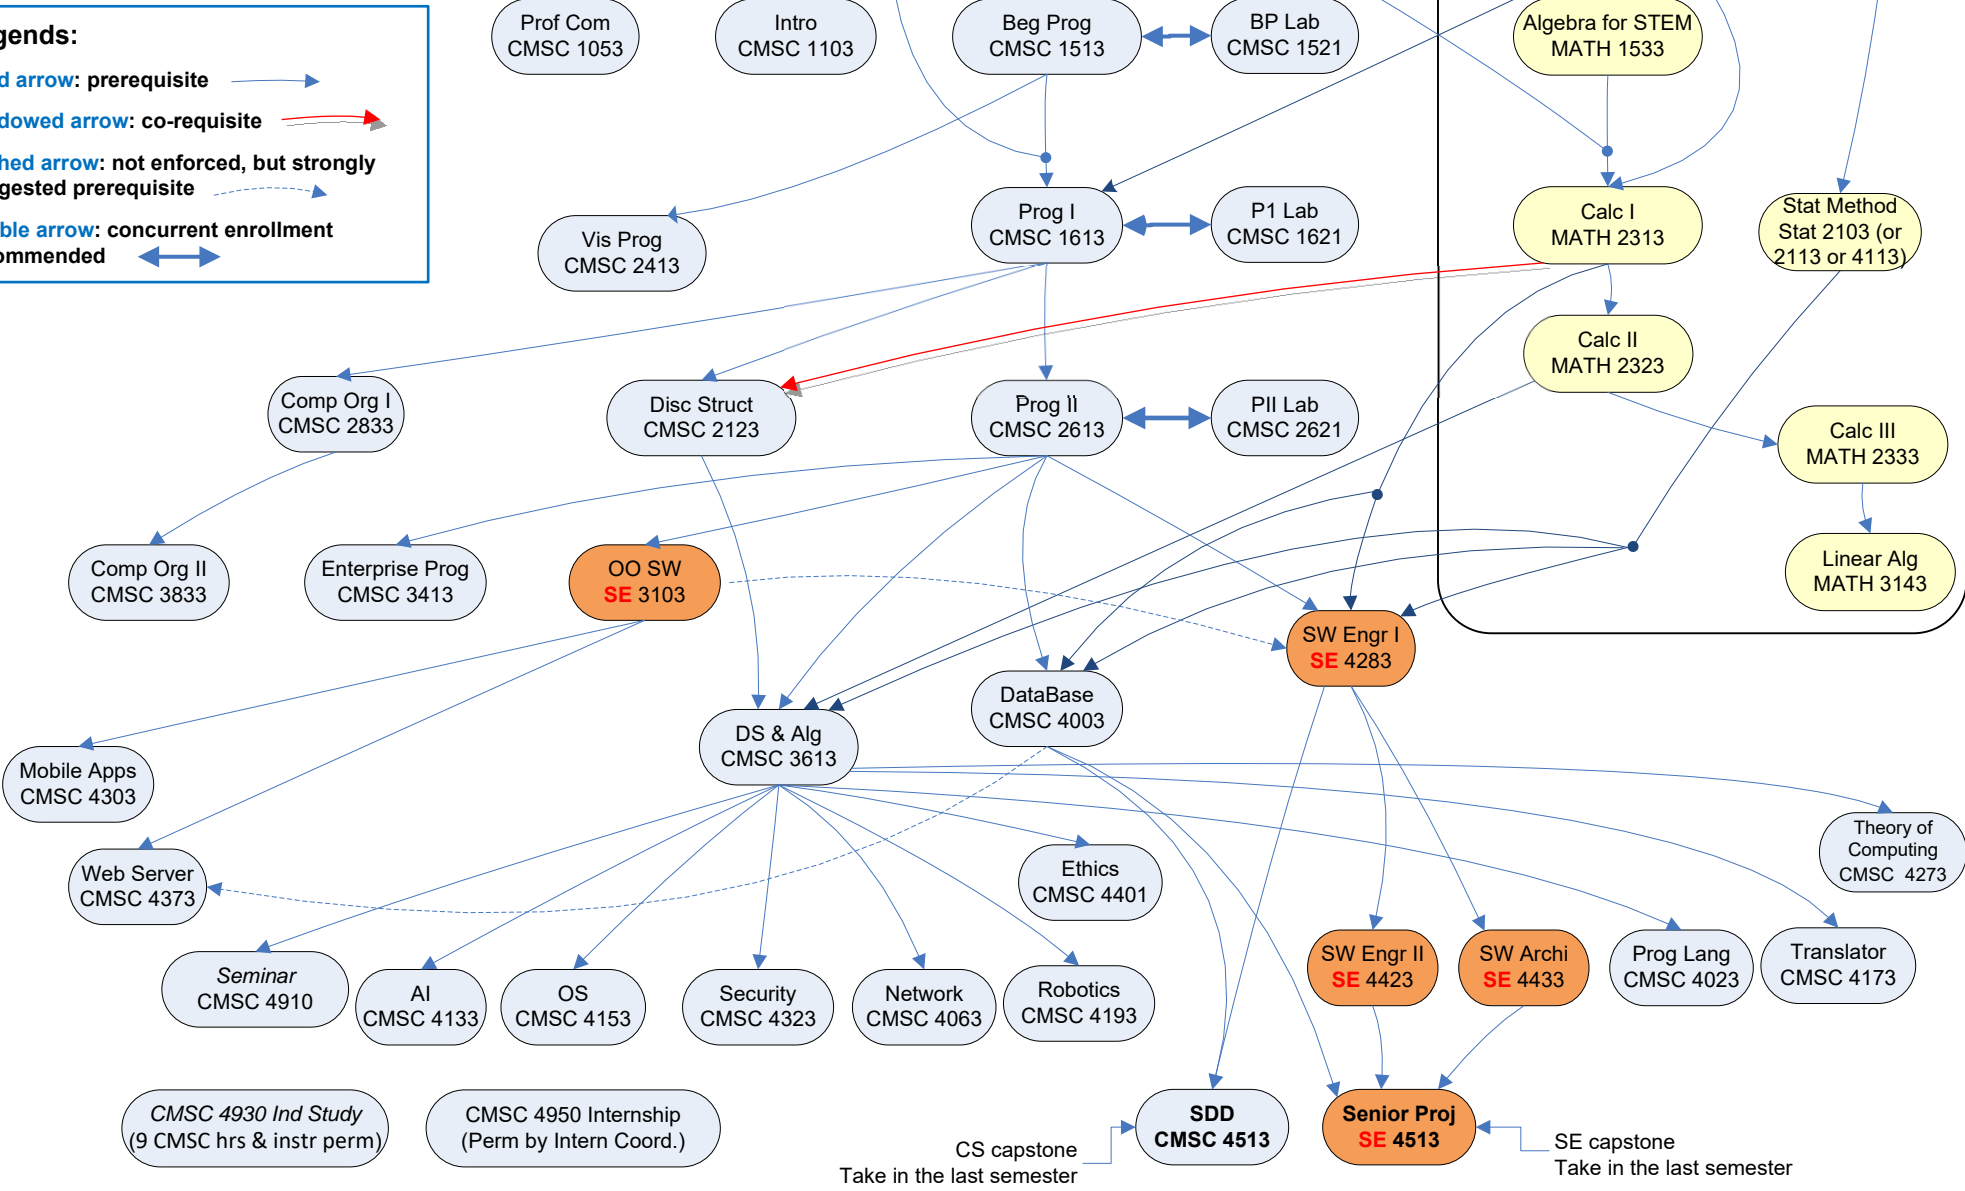

CS/SE Course Prerequisite Chart UCO 2018-2019 Catalog

Legends:

- solid arrow:** prerequisite
- shadowed arrow:** co-requisite
- dashed arrow:** not enforced, but strongly suggested prerequisite
- double arrow:** concurrent enrollment recommended

High School Courses

- HS AP
- 2 years HS algebra
- HS Trigonometry

Math Courses

- Plane Trignometry MATH 1593
- College Alg MATH 1513
- Algebra for STEM MATH 1533
- Calc I MATH 2313
- Calc II MATH 2323
- Calc III MATH 2333
- Linear Alg MATH 3143
- Stat Method Stat 2103 (or 2113 or 4113)

Test out available for MATH 1513 & 1533

CMSC 4930 Ind Study (9 CMSC hrs & instr perm)

CMSC 4950 Internship (Perm by Intern Coord.)

CS capstone
Take in the last semester

SE capstone
Take in the last semester