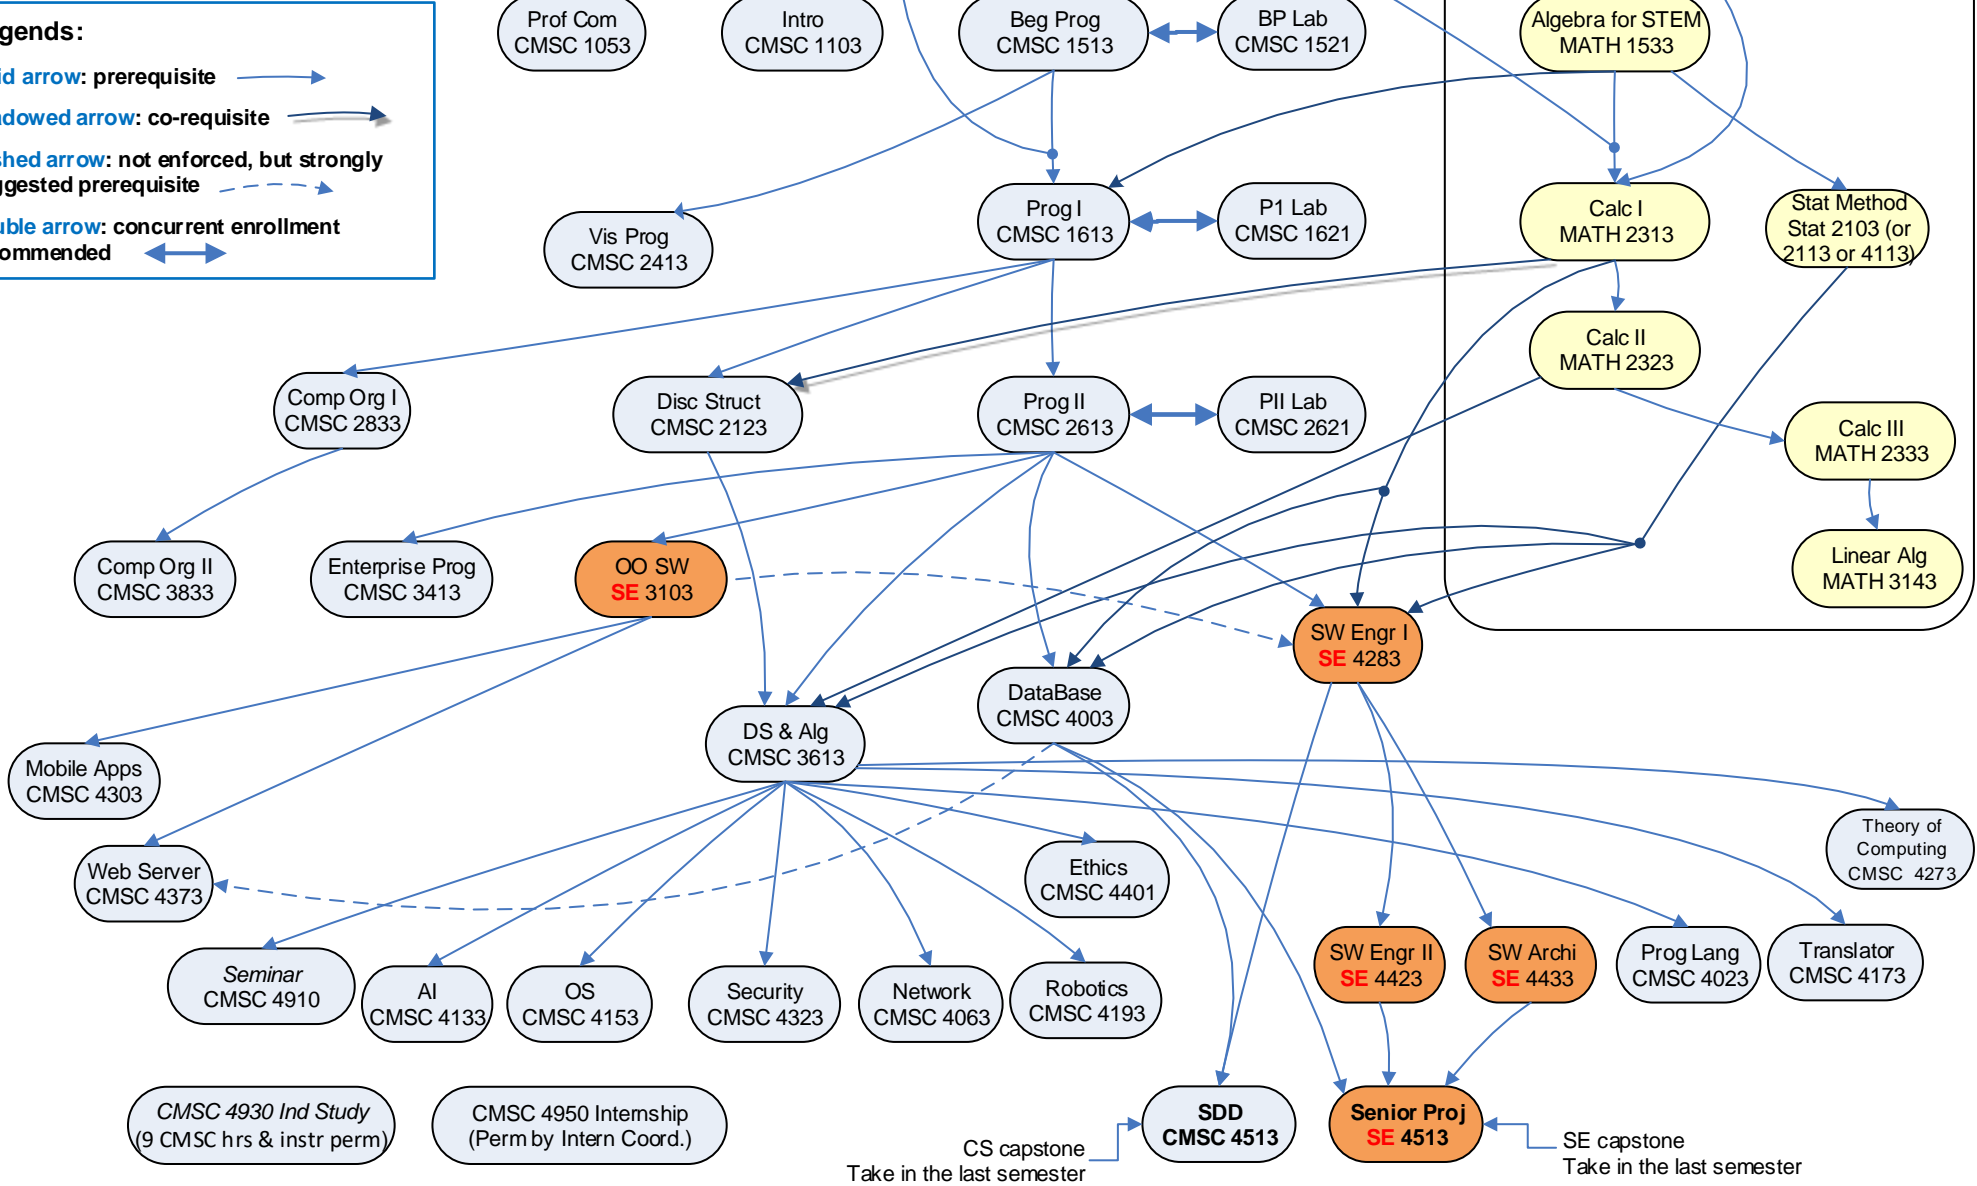

CS/SE Course Prerequisite Chart UCO 2017-2018 Catalog

Legends:

- solid arrow:** prerequisite
- shadowed arrow:** co-requisite
- dashed arrow:** not enforced, but strongly suggested prerequisite
- double arrow:** concurrent enrollment recommended

High School Courses

- HS AP
- 2 years HS algebra
- HS Trigonometry

Math Courses

- Plane Trigonometry MATH 1593
- College Alg MATH 1513
- Algebra for STEM MATH 1533
- Calc I MATH 2313
- Stat Method Stat 2103 (or 2113 or 4113)
- Calc II MATH 2323
- Calc III MATH 2333
- Linear Alg MATH 3143

Test out available for MATH 1513 & 1533

CMSC 4930 Ind Study
(9 CMSC hrs & instr perm)

CMSC 4950 Internship
(Perm by Intern Coord.)

CS capstone
Take in the last semester

SE capstone
Take in the last semester