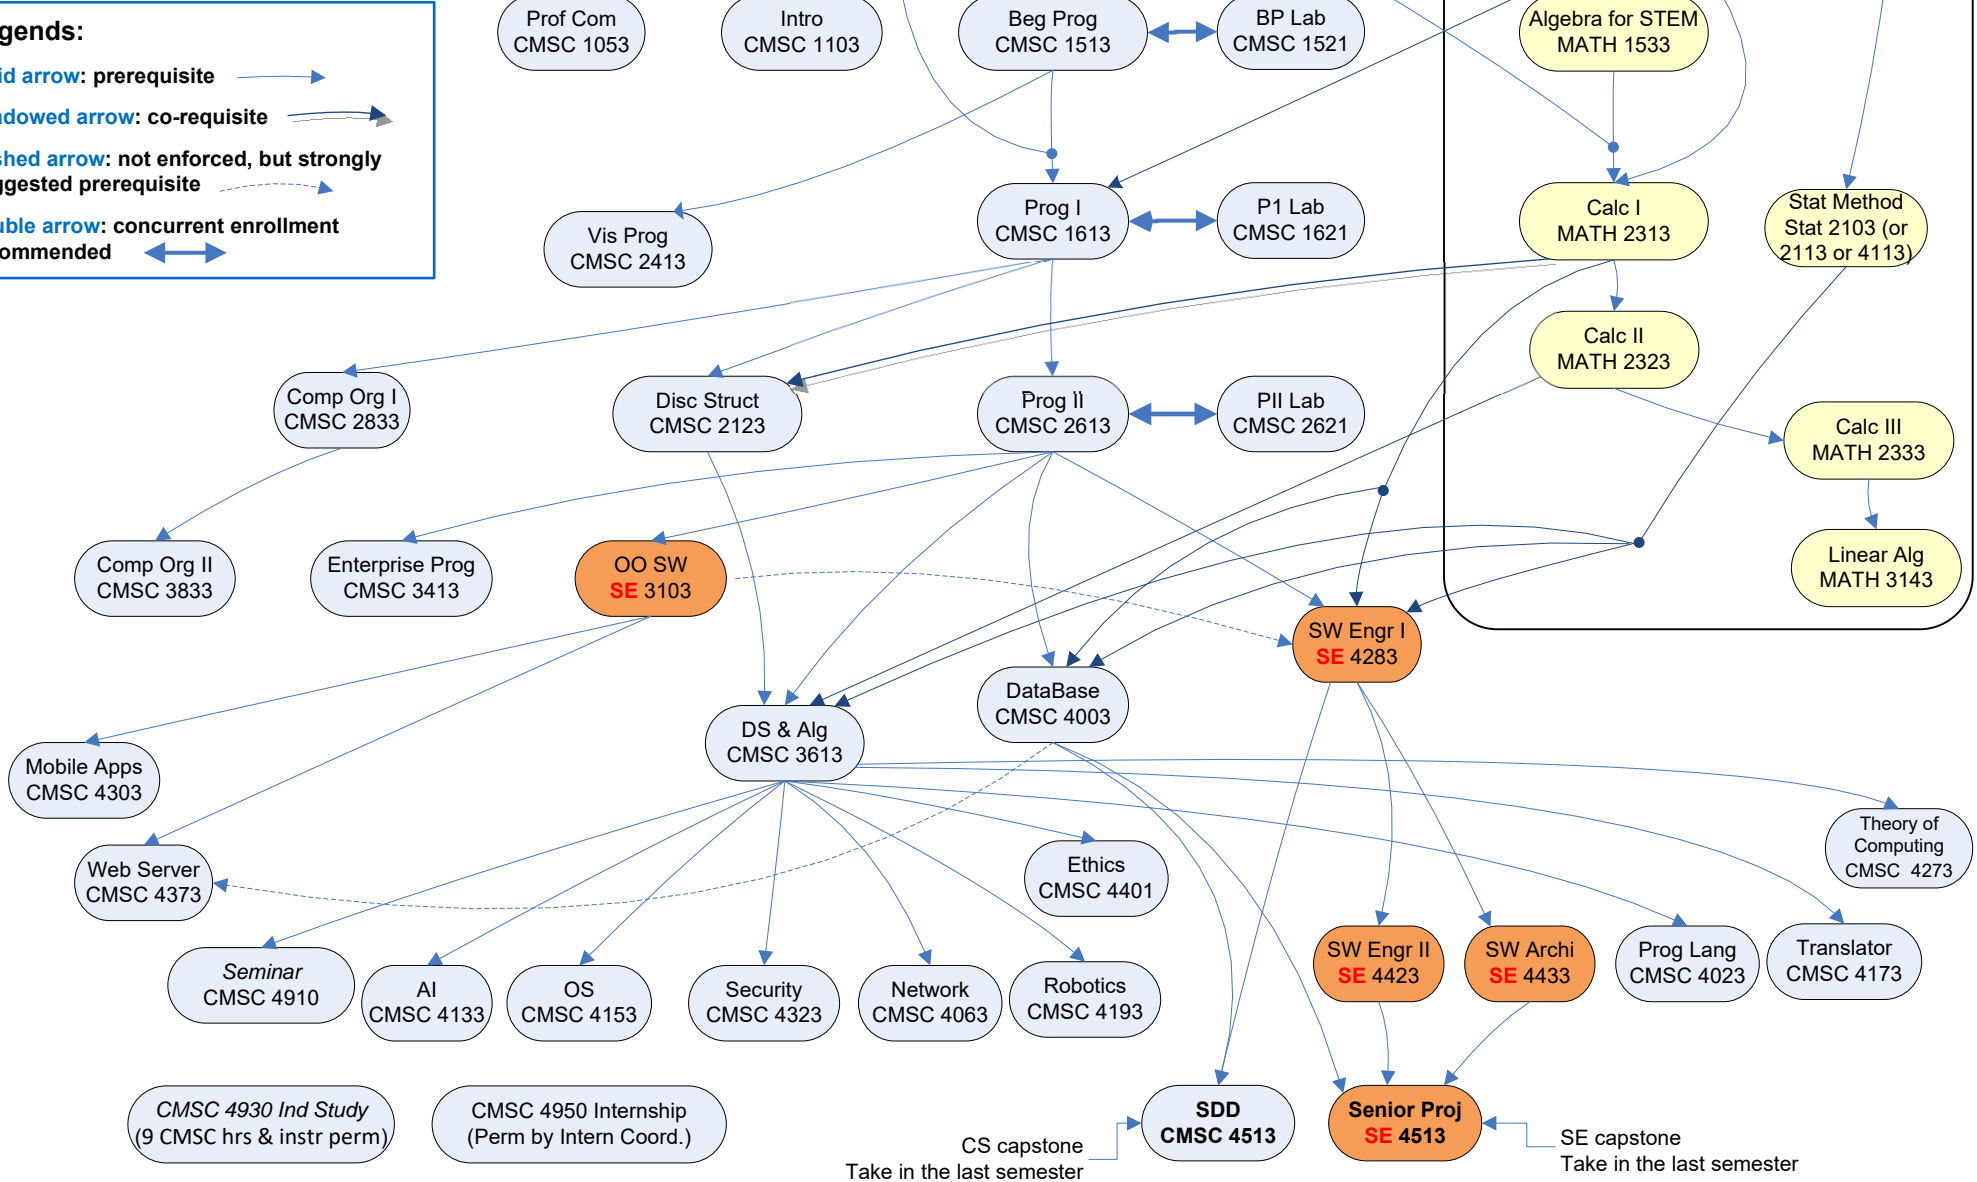

CS/SE Course Prerequisite Chart UCO 2017-2018 Catalog

Legends:

- solid arrow:** prerequisite
- shadowed arrow:** co-requisite
- dashed arrow:** not enforced, but strongly suggested prerequisite
- double arrow:** concurrent enrollment recommended

High School Courses

- HS AP
- 2 years HS algebra
- HS Trigonometry

Math Courses

- Plane Trignometry MATH 1593
- College Alg MATH 1513
- Algebra for STEM MATH 1533
- Calc I MATH 2313
- Calc II MATH 2323
- Calc III MATH 2333
- Linear Alg MATH 3143
- Stat Method Stat 2103 (or 2113 or 4113)

Test out available for MATH 1513 & 1533

CMSC 4930 Ind Study
(9 CMSC hrs & instr perm)

CMSC 4950 Internship
(Perm by Intern Coord.)

CS capstone
Take in the last semester

SE capstone
Take in the last semester